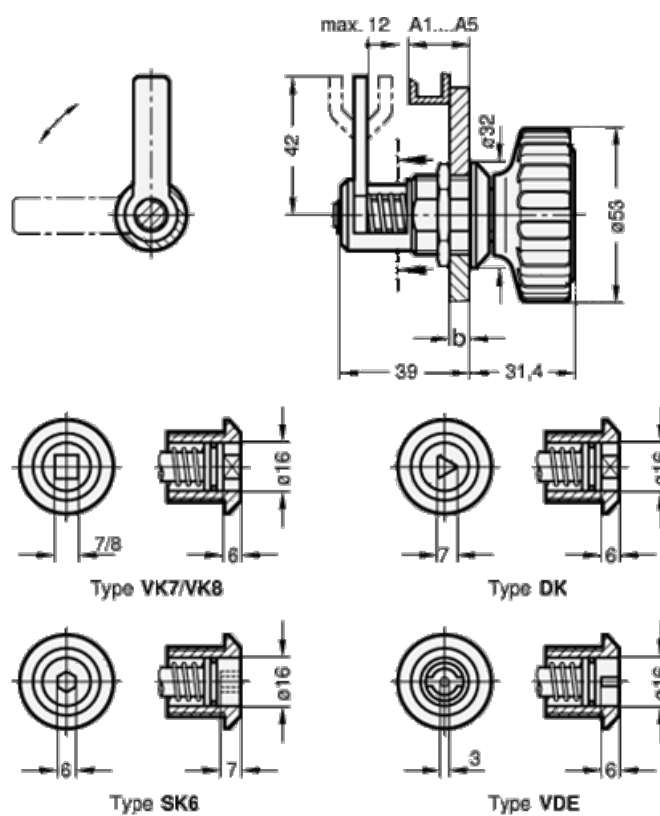

Article number: 201161SK6A3

Description: E+G Door lock GN 116.1-SK6-A3
SK6 with hexagon A/F6

Measures

b max = 12

Door + frame thickness = 19-31